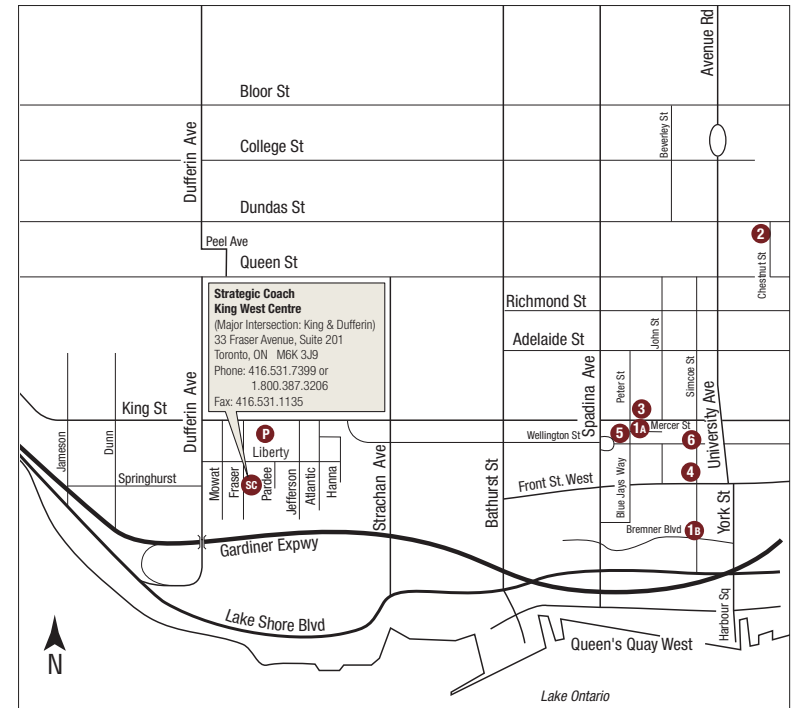

# Toronto Map

## Recommended Hotels

- 1A Hôtel Le Germain Toronto**  
 30 Mercer Street  
 Toronto, ON M5V 1H3  
 Reservations: 416.345.9500  
 Approx. Rate: CA\$225 – \$285  
 Corporate Access Code:  
 Strategic Coach Corporate Rate  
[www.hotelboutique.com](http://www.hotelboutique.com)
- 4 InterContinental Toronto Centre**  
 225 Front Street West  
 Toronto, ON M5V 2X3  
 Reservations: 416.597.1400  
 Approx. Rate: CA\$195 – \$265  
 Corporate Access Code:  
 Strategic Coach Corporate Rate  
[www.torontocentre.intercontinental.com](http://www.torontocentre.intercontinental.com)

**1B Hôtel Le Germain Maple Leaf Square**  
 75 Bremner Blvd  
 Toronto, ON M5J 0A1  
 Reservations: 416.649.7575  
 Approx. Rate: CA\$230 – \$379  
 Corporate Access Code:  
 Strategic Coach Corporate Rate  
[www.germainmapleleafsquare.com](http://www.germainmapleleafsquare.com)

**5 Soho Metropolitan**  
 318 Wellington Street West  
 Toronto, ON M5V 3T4  
 Reservations: 416.599.8800 or 1.866.SOHO.MET  
 Approx. Rate: CA\$220 – \$395  
 Corporate Access Code:  
 Strategic Coach Corporate Rate  
[www.metropolitan.com/soho](http://www.metropolitan.com/soho)